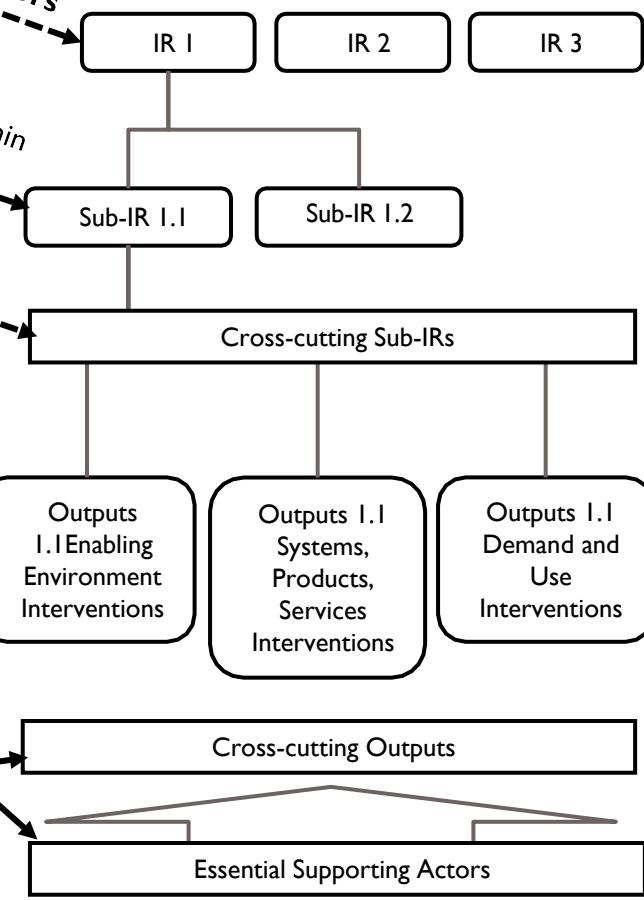

Cross-walk from Behavior Summary to a Results Framework

Behavior Summary

Bundle of behaviors: results = behaviors

Critical summarized factors from within this bundle

Critical summarized factors across all bundles

Supporting Actors across all bundles

Illustrative strategies within this bundle

Illustrative strategies across all bundles

Results Framework

Measured using:
+Behavioral outcomes determined by USAID

+Factor-level outcomes determined by IP or USAID and IP together

+Outputs determined by IP

Assess pathways by tracking outputs to factor-level outcomes over time and adapt based on learning